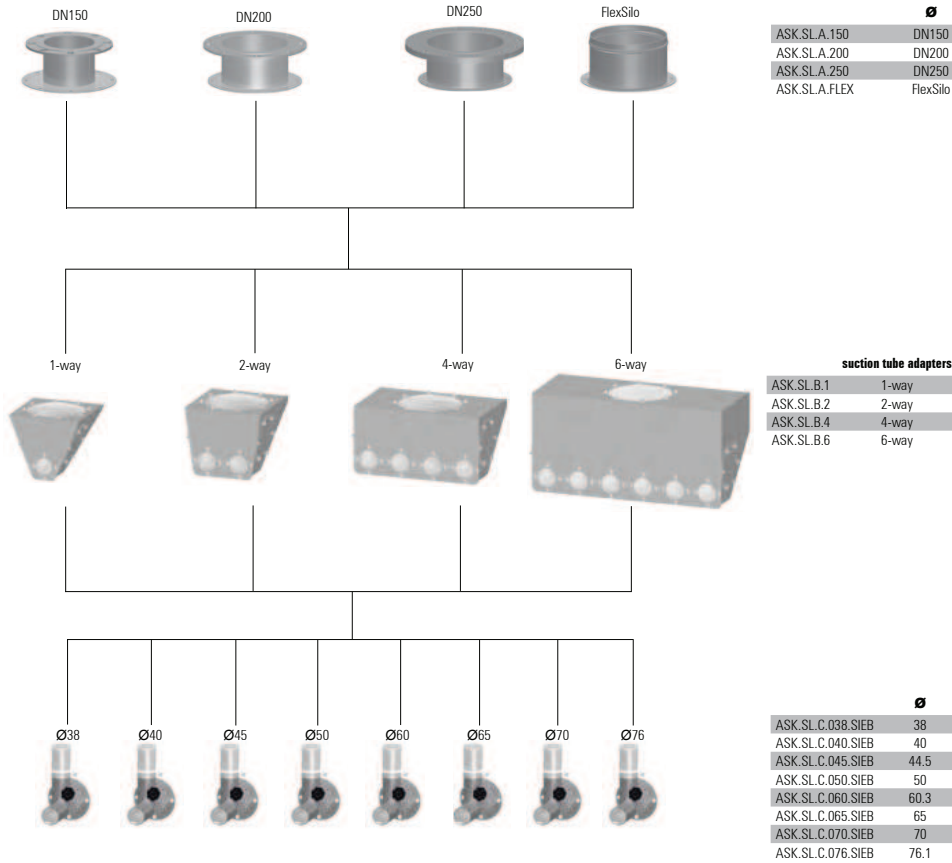

suction boxes

24

suction box (modular system)

accessories

ASK.SL.Z.FILT. ...

ASK.SL.Z.STORZ.A

ASK.SL.Z.PROBE

	description
ASK.SL.Z.DECKEL	cover suction hole
ASK.SL.Z.FILT.045.01	filter suction point D=40/45
ASK.SL.Z.FILT.050.01	filter suction point D=50
ASK.SL.Z.FILT.060.01	filter suction point D=60
ASK.SL.Z.PROBE	sample taking
ASK.SL.Z.STORZ.A	suction coupling silo truck Storz-A

examples

25