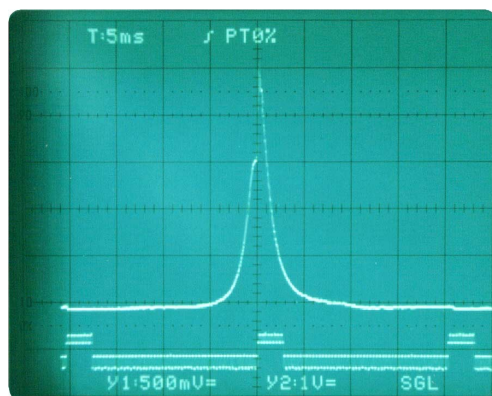

Thermal and Mechanical Efficiency of Combustion Engines

MPW 5 Modular demonstration equipment, fuel consumption metering and p-V-diagram

Weinlich GmbH & Co. KG

Industriestr. 6
D - 68799 Reilingen (near Heidelberg)
Germany