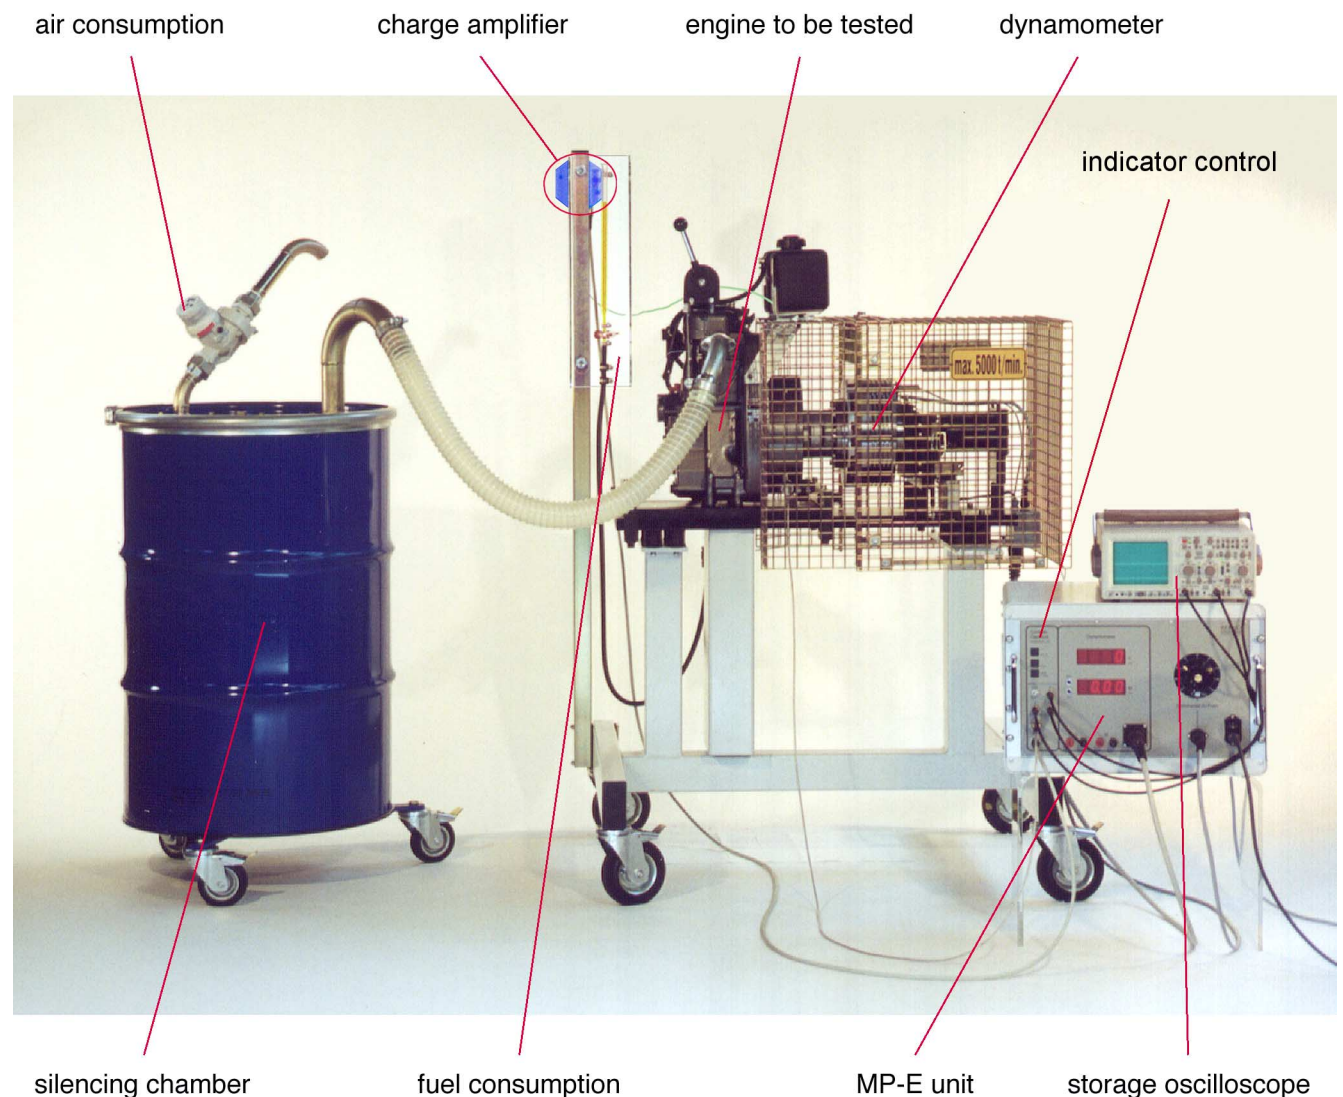

Thermal and Mechanical Efficiency of Combustion Engines

MPW 5 Modular demonstration equipment, fuel consumption metering and p-V-diagram

Weinlich GmbH & Co. KG

Industriestr. 6
D - 68799 Reilingen (near Heidelberg)
Germany