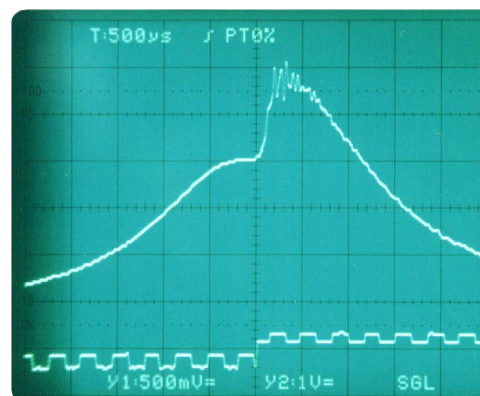

Thermal and Mechanical Efficiency of Combustion Engines

MPW 5 Modular demonstration equipment, fuel consumption metering and p-V-diagram

Weinlich GmbH & Co. KG

Industriestr. 6
D - 68799 Reilingen (near Heidelberg)
Germany