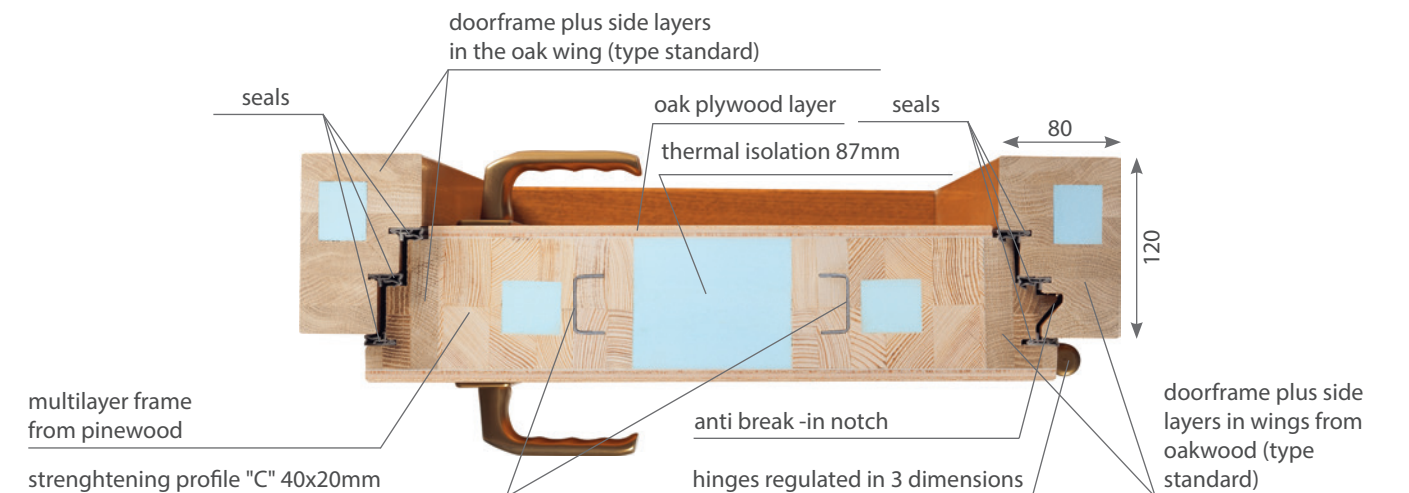

THERMO WOOD PLUS **0,54 W/(m²K)** thickness 105 mm

We invite you to see our full offer on the website: www.baranskidrzwi.pl and follow us on Facebook <https://www.facebook.com/baranskidrzwi/> in order to check our latest news.

Investment and export contact: z.jasinski@baranskidrzwi.pl

BARANSKI Door Company

has been producing high quality woodwork products for over 30 years now. For several years we have been specializing in external and internal woodwork of doors for flats, houses, apartments, monuments, offices, public and tourist utilities as well as hotels.

Door manufacturer „Barański” Sp. J. Ignacy Barański and Zbigniew Barański
Babięty Wielkie 54, PL 14-240 Susz, woj. warmińsko-mazurskie, tel. +48 55 278 05 40